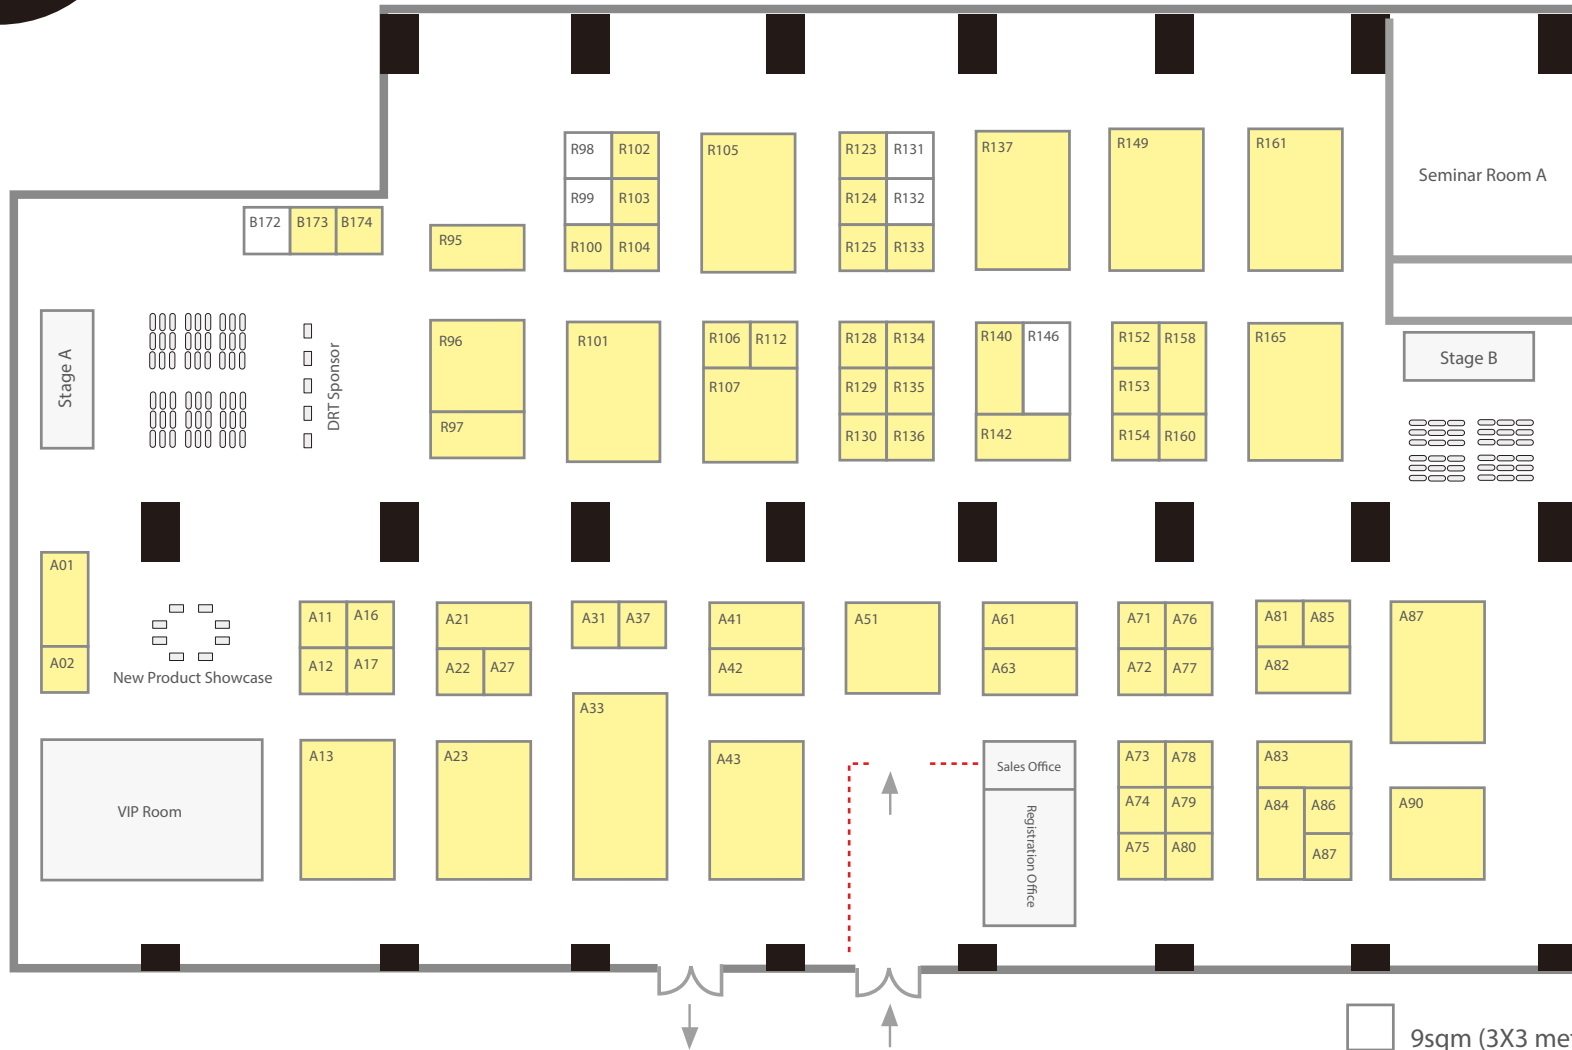

DRT Show Taiwan Floor Plan
22-24 June 2018
Taipei Flora Expo Centre
Taiwan (R.O.C)

□ 9sqm (3X3 meter Booth)
■ Booked