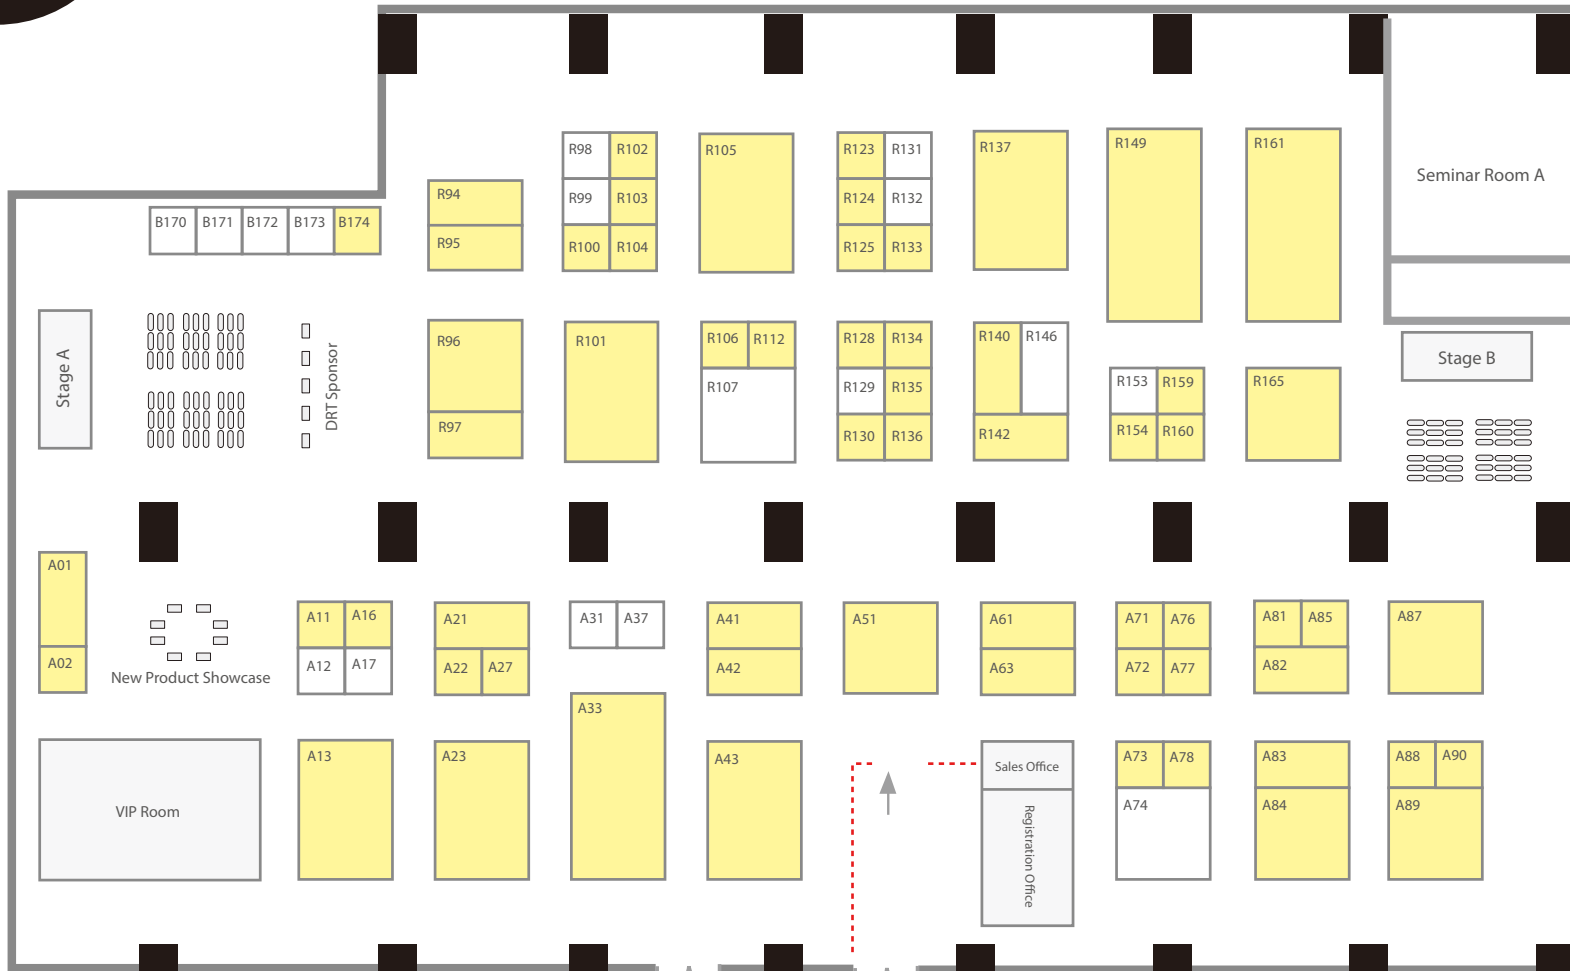

DRT Show Taiwan Floor Plan
 22-24 June 2018
 Taipei Flora Expo Centre
 Taiwan (R.O.C)

 9sqm (3X3 meter Booth)
 Booked