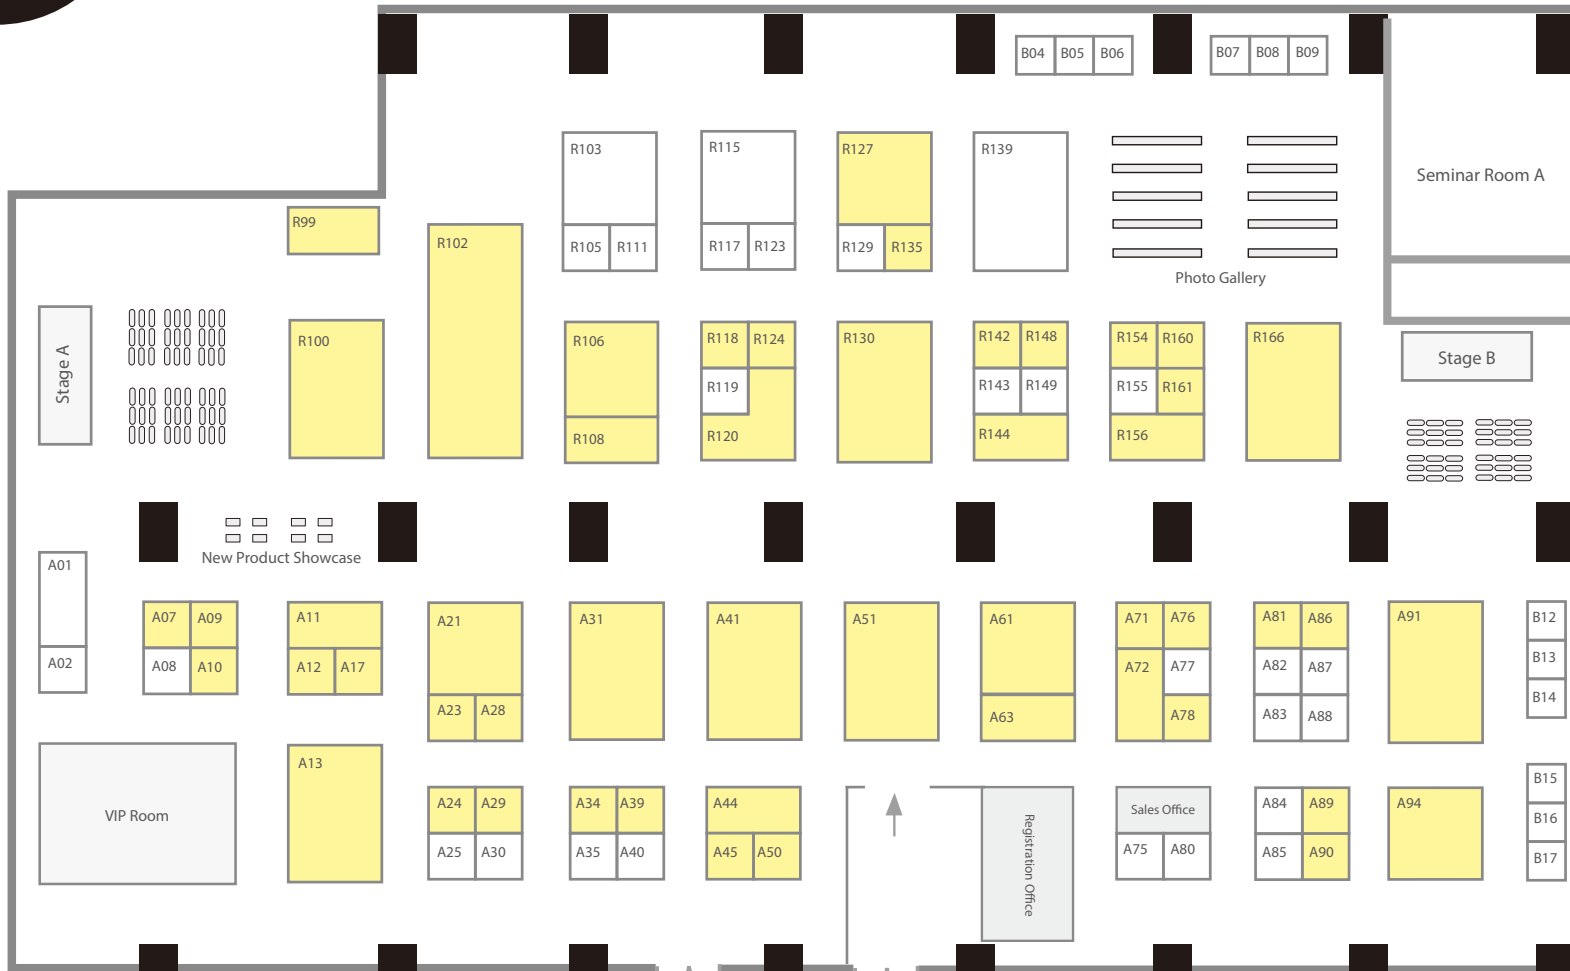

DRT Show Taiwan Floor Plan
 31 May to 2 June 2019
 Taipei Flora Expo Centre
 Taiwan (R.O.C)

- 6sqm (2X2 meter Booth)
- 9sqm (3X3 meter Booth)
- Booked